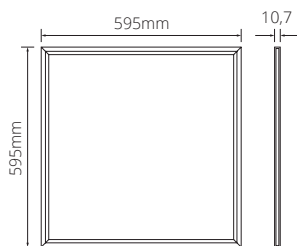

Referencia:	PN2714040B	PN2724140B*	PN2713240B	PN2723040B*	PN2714640B	PN2724740B*
Potencia:	40W	50W	34W	40W	48W	58W
CCT:	4000K	4000K	4000K	4000K	4000K	4000K
Lumens:	4000lm	4150lm	3600lm	3000lm	4600lm	4750lm
Eficiencia:	100lm/W	83lm/W	106lm/W	75lm/W	96lm/W	82lm/W
CRI:	CRI>80	CRI>80	CRI>80	CRI>80	CRI>80	CRI>80
Ángulo:	120°	120°	120°	120°	120°	120°
Voltaje:	220-240V AC	220-240V AC	220-240V AC	220-240V AC	220-240V AC	220-240V AC
Factor Potencia:	0.95	0.95	0.95	0.95	0.95	0.95
Nivel IP :	IP20	IP20	IP20	IP20	IP20	IP20
Vida útil:	40.000h	40.000h	40.000h	40.000h	40.000h	40.000h

* Modelo con Sistema de regulación 0-10V.

* Model with 0-10V dimmable system.

* Modèle avec système dimmable 0-10V.