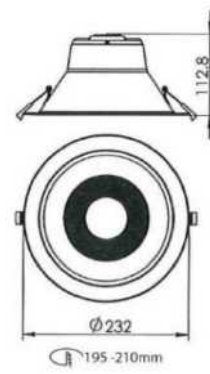

DRIVER INCLUIDO
DRIVER INCLUDED
DRIVER INCLUS